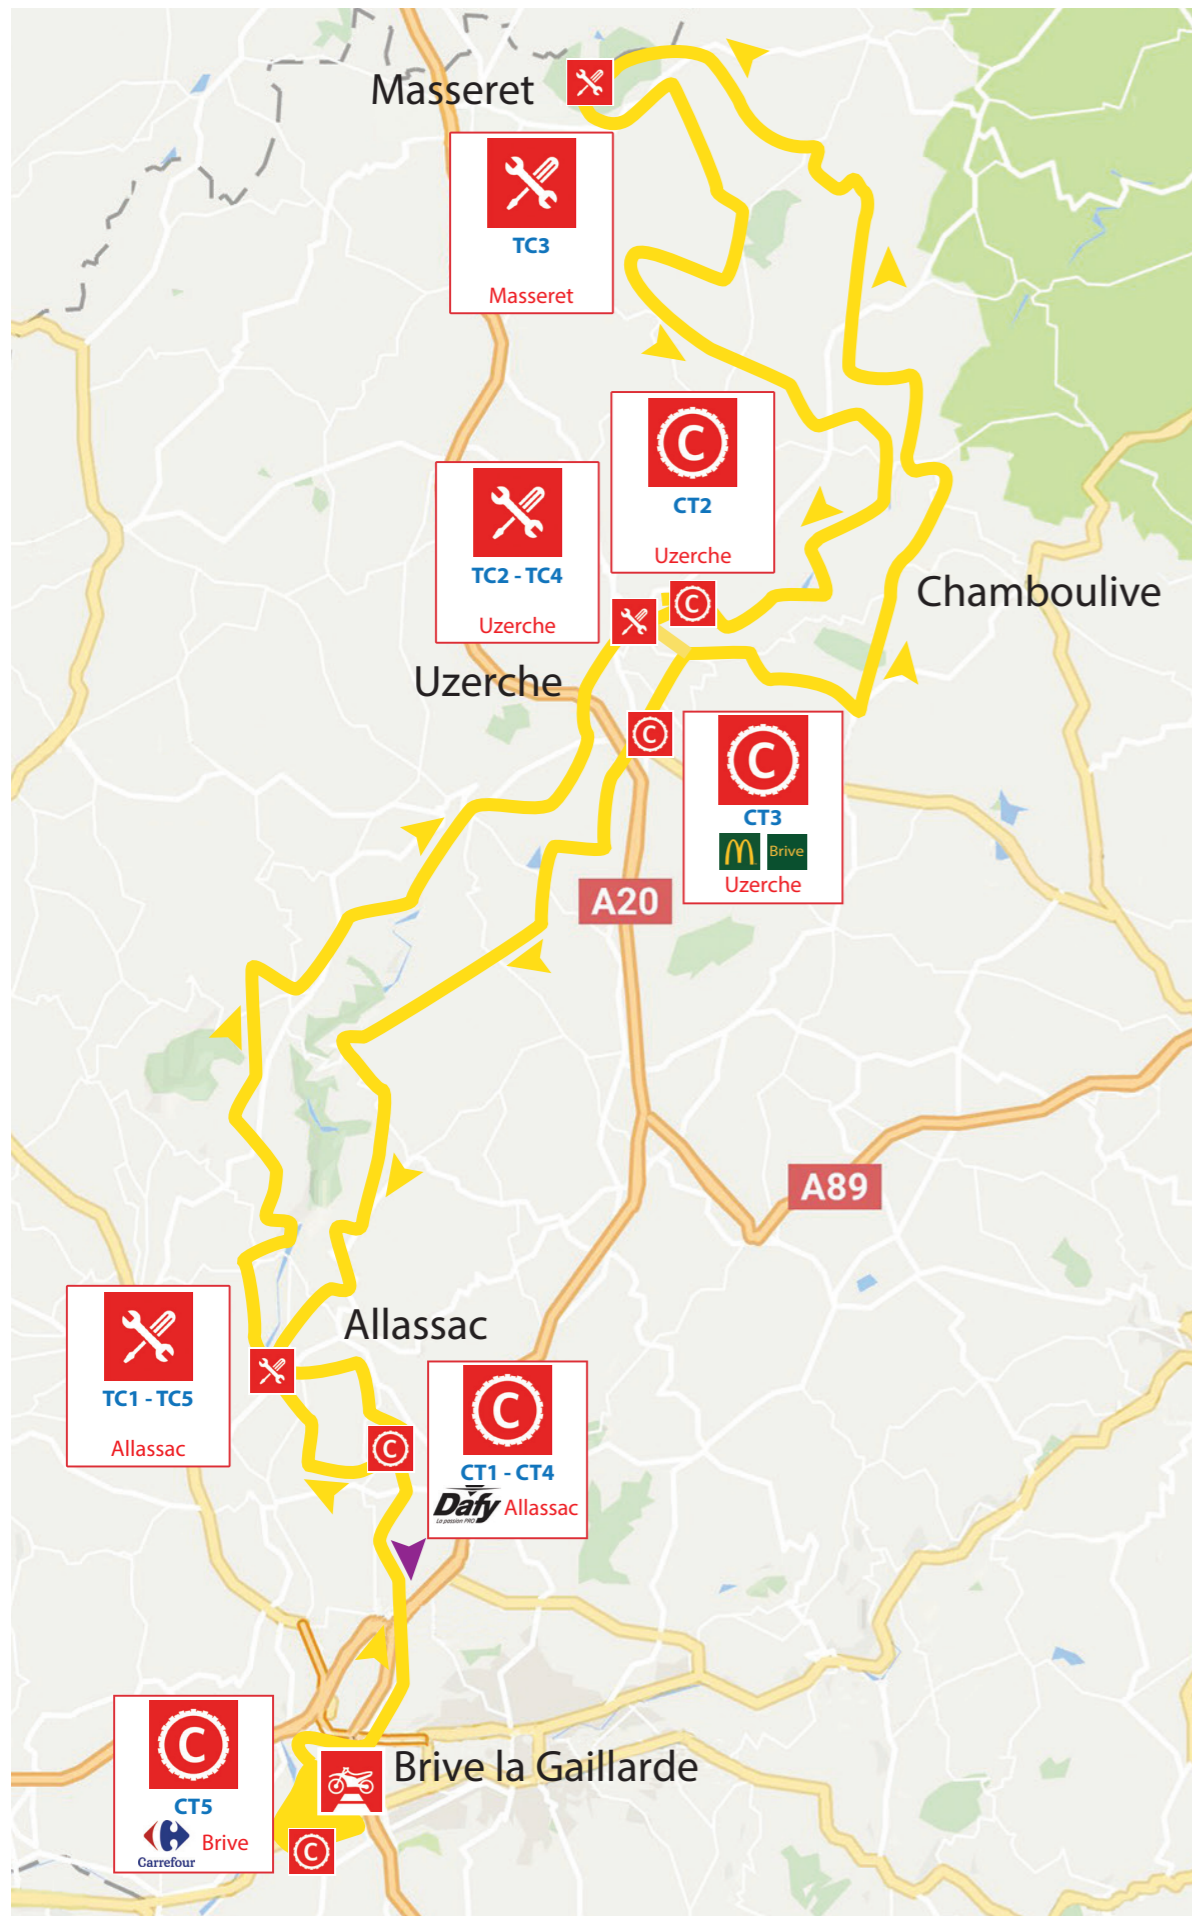

31/08 - 01/09

223 Km

5 SPECIAL TEST, 5 TC with service

YELLOW ARROWS

Way back purple arrows

LOCATION SPECIAL TEST / TC	GPS points
CT1 / CT4 - DAFY MOTO - Allassac - Brochat	N45°13'55.8" E001°28'52.2"
CT2 - Uzerche - Moto Cross	N45°25'31.9" E001°34'44.1"
CT3 - McDonald's BRIVE - Uzerche ZA La Gane Lachaud	N45°23'52.7" E001°34'10.1"
CT5 - CARREFOUR - Brive	N45°08'5" E001°28'00.8"
TC1 - Allassac - Garavet	N45°14'57.2" E001°27'20.5"
TC2 / TC4 - Uzerche - La Peyre	N45°25'27.1" E001°34'35.9"
TC3 - Masseret - Lamongerie	N45°32'40.1" E001°32'59.3"
TC4 - Uzerche - La Peyre	N45°25'27.1" E001°34'35.9"

APPROXIMATE TIMES	1st rider	Last
START	08:00	11:35
CT1 - DAFY - Allassac - Brochat	08:25	12:00
TC1 - Allassac - Garavet	08:40	12:20
TC2 - Uzerche - La Peyre	09:55	13:35
CT2 - Uzerche - Motocross	10:05	13:40
TC3 - Masseret- Lamongerie	11:25	15:10
TC4 - Uzerche - La Peyre	12:40	16:20
CT3 - McDonald's BRIVE Uzerche - ZA La Gane Lachaud	12:50	16:30
TC5 - Allassac - Garavet	14:10	18:05
CT4 - DAFY - Allassac Brochat	14:25	18:10
CT5 - CARREFOUR Brive	15:05	18:55
PRE-FINISH	15:15	19:10

CAPTION	
	Paddock : in front of Carrefour Brive (Ouest)
	TC = Time Check with Service
	CT = Cross Test
	ET = Enduro Test
TC4	Time check or Cross Test number
Brive	Town name (plus place name on the next sheets)

Vintage times	1st rider	Last
START	11:45	12:35
CT1 - DAFY - Allassac - Brochat	12:15	13:05
TC1 - Allassac - Garavet	12:30	13:35
TC2 - Uzerche - La Peyre	14:10	15:10
CT2 - Uzerche - Motocross	14:20	15:15
TC3 - Uzerche - La Peyre	14:35	15:25
CT3 - Uzerche - Motocross	15:25	16:15
TC4 - Allassac - Garavet	17:00	17:55
PRE-FINISH	17:50	18:45