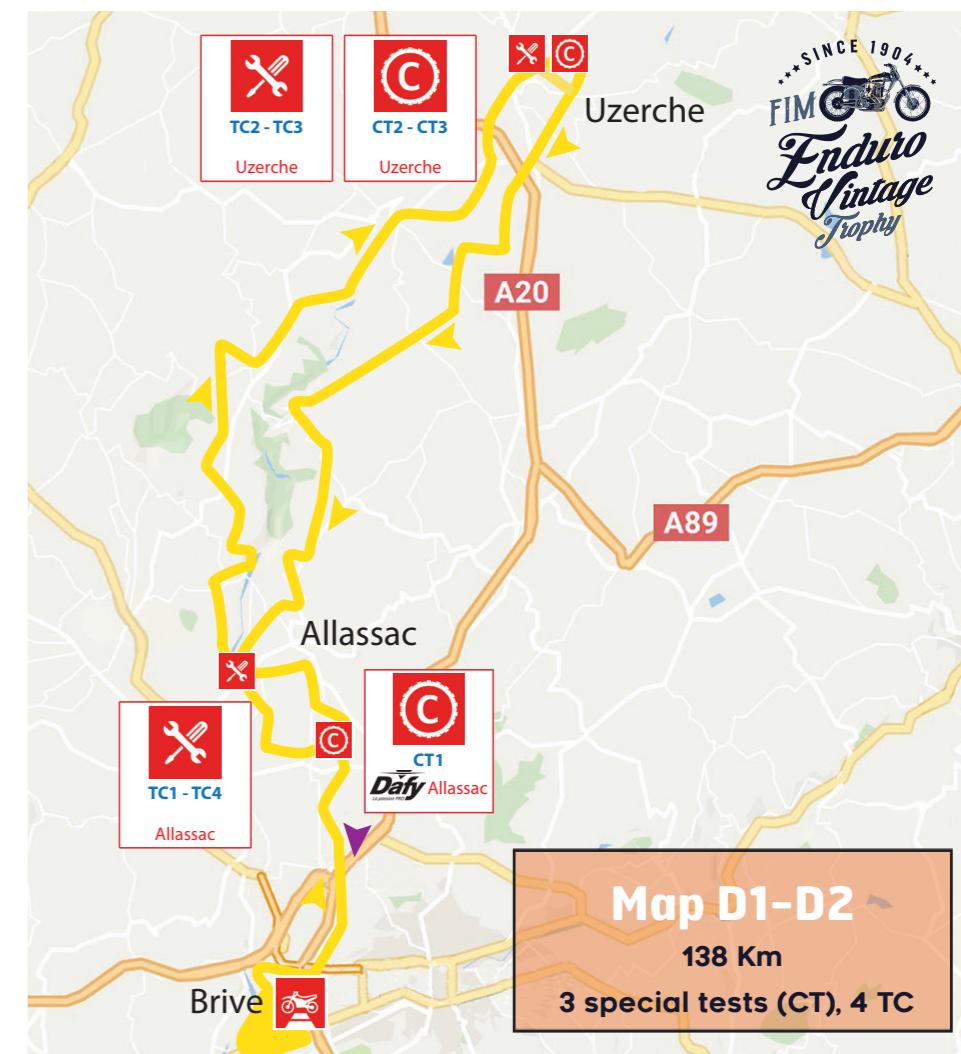

31/08 - 01/09

223 Km

5 SPECIAL TEST, 5 TC with service

YELLOW ARROWS

Way back purple arrows

LOCATION SPECIAL TEST / TC	GPS points
CT1 / CT4 - DAFY MOTO - Allassac - Brochat	N45°13'55.8" E001°28'52.2"
CT2 - Uzerche - Moto Cross	N45°25'31.9" E001°34'44.1"
CT3 - McDonald's BRIVE - Uzerche ZA La Gane Lachaud	N45°23'52.7" E001°34'10.1"
CT5 - CARREFOUR - Brive	N45°08'5" E001°28'00.8"
TC1 - Allassac - Garavet	N45°14'57.2" E001°27'20.5"
TC2 / TC4 - Uzerche - La Peyre	N45°25'27.1" E001°34'35.9"
TC3 - Masseret - Lamongerie	N45°32'40.1" E001°32'59.3"
TC4 - Uzerche - La Peyre	N45°25'27.1" E001°34'35.9"

APPROXIMATE TIMES	1st rider	Last
START	08:00	11:35
CT1 - DAFY - Allassac - Brochat	08:25	12:00
TC1 - Allassac - Garavet	08:40	12:20
TC2 - Uzerche - La Peyre	09:55	13:35
CT2 - Uzerche - Motocross	10:05	13:40
TC3 - Masseret- Lamongerie	11:25	15:10
TC4 - Uzerche - La Peyre	12:40	16:20
CT3 - McDonald's BRIVE Uzerche - ZA La Gane Lachaud	12:50	16:30
TC5 - Allassac - Garavet	14:10	18:05
CT4 - DAFY - Allassac Brochat	14:25	18:10
CT5 - CARREFOUR Brive	15:05	18:55
PRE-FINISH	15:15	19:10

CAPTION	
	Paddock : in front of Carrefour Brive (Ouest)
	TC = Time Check with Service
	CT = Cross Test
	ET = Enduro Test
TC4	Time check or Cross Test number
Brive	Town name (plus place name on the next sheets)

Vintage times	1st rider	Last
START	11:45	12:35
CT1 - DAFY - Allassac - Brochat	12:15	13:05
TC1 - Allassac - Garavet	12:30	13:35
TC2 - Uzerche - La Peyre	14:10	15:10
CT2 - Uzerche - Motocross	14:20	15:15
TC3 - Uzerche - La Peyre	14:35	15:25
CT3 - Uzerche - Motocross	15:25	16:15
TC4 - Allassac - Garavet	17:00	17:55
PRE-FINISH	17:50	18:45