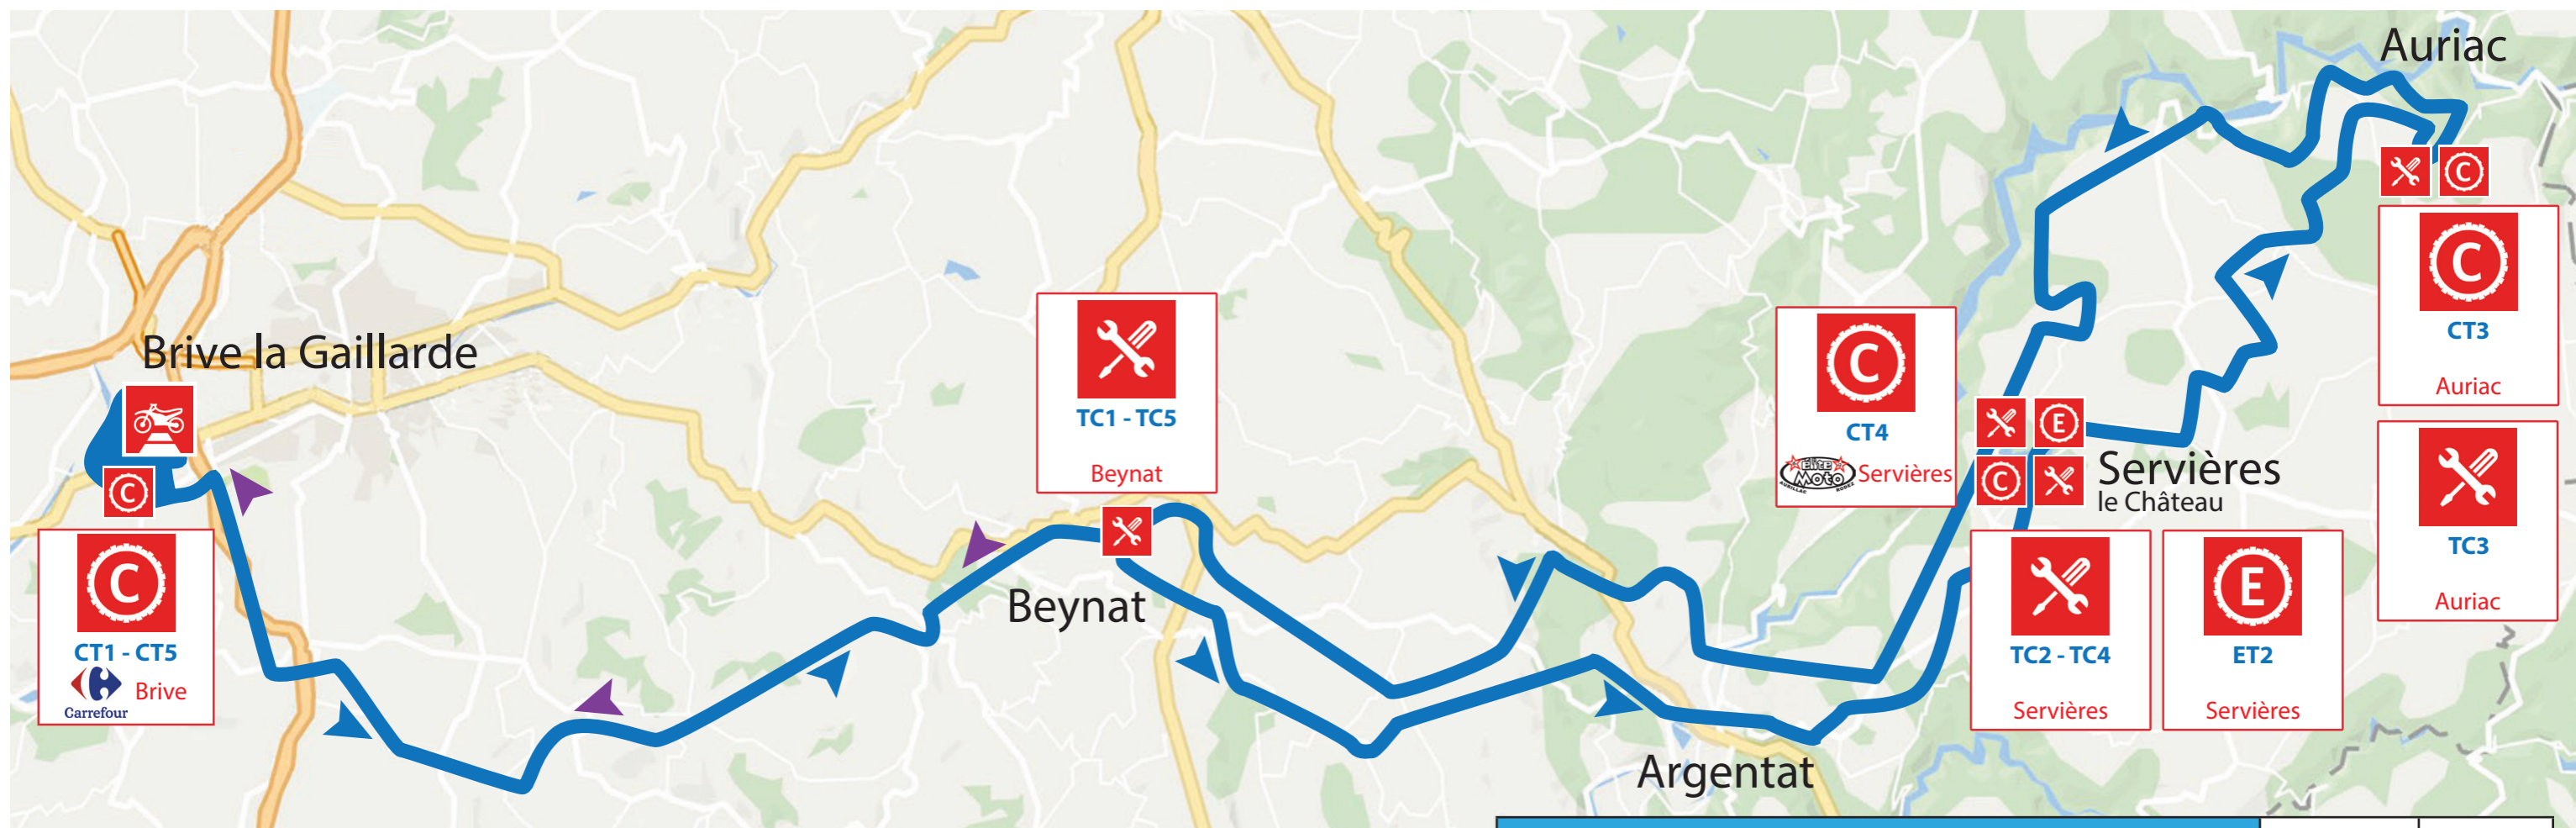

28/08 - 29/08

259 Km

5 SPECIAL TEST, 5 TC with service  
**BLUE ARROWS**

Way back purple arrows

| CAPTION      |  |
|--------------|--|
|              | Paddock : in front of Carrefour Brive (Ouest)  |
|              | TC = Time Check with Service                   |
|              | CT = Cross Test                                |
|              | ET = Enduro Test                               |
| <b>TC4</b>   | Time check or Cross Test number                |
| <b>Brive</b> | Town name (plus place name on the next sheets) |

| LOCATION SPECIAL TEST / TIME CHECK                            | GPS points                 |
|---|----------------------------|
| <b>CT1 / CT5 - CARREFOUR Brive</b>                            | N45°08'5" E001°28'00.8"    |
| <b>ET2 - Servièrès le Château - Lac de Feyt</b>               | N45°08'48.2" E002°01'39.0" |
| <b>CT3 - Auriac</b>   | N45°12'48.4" E002°08'57.8" |
| <b>CT4 - ELITE MOTO - Servièrès le Château - La Bourgeade</b> | N45°08'37.6" E002°01'02.9" |
| <b>TC1 / TCS - Beynat - Etang de Miel</b>                     | N45°07'54.8" E001°45'39.2" |
| <b>TC2 - Servièrès le Château - La Bourgeade</b>              | N45°08'50.1" E002°01'30.3" |
| <b>TC3 - Auriac</b>   | N45°12'51.1" E002°08'51.1" |
| <b>TC4 - Servièrès le Château - La Bourgeade</b>              | N45°08'53.0" E002°01'26.0" |