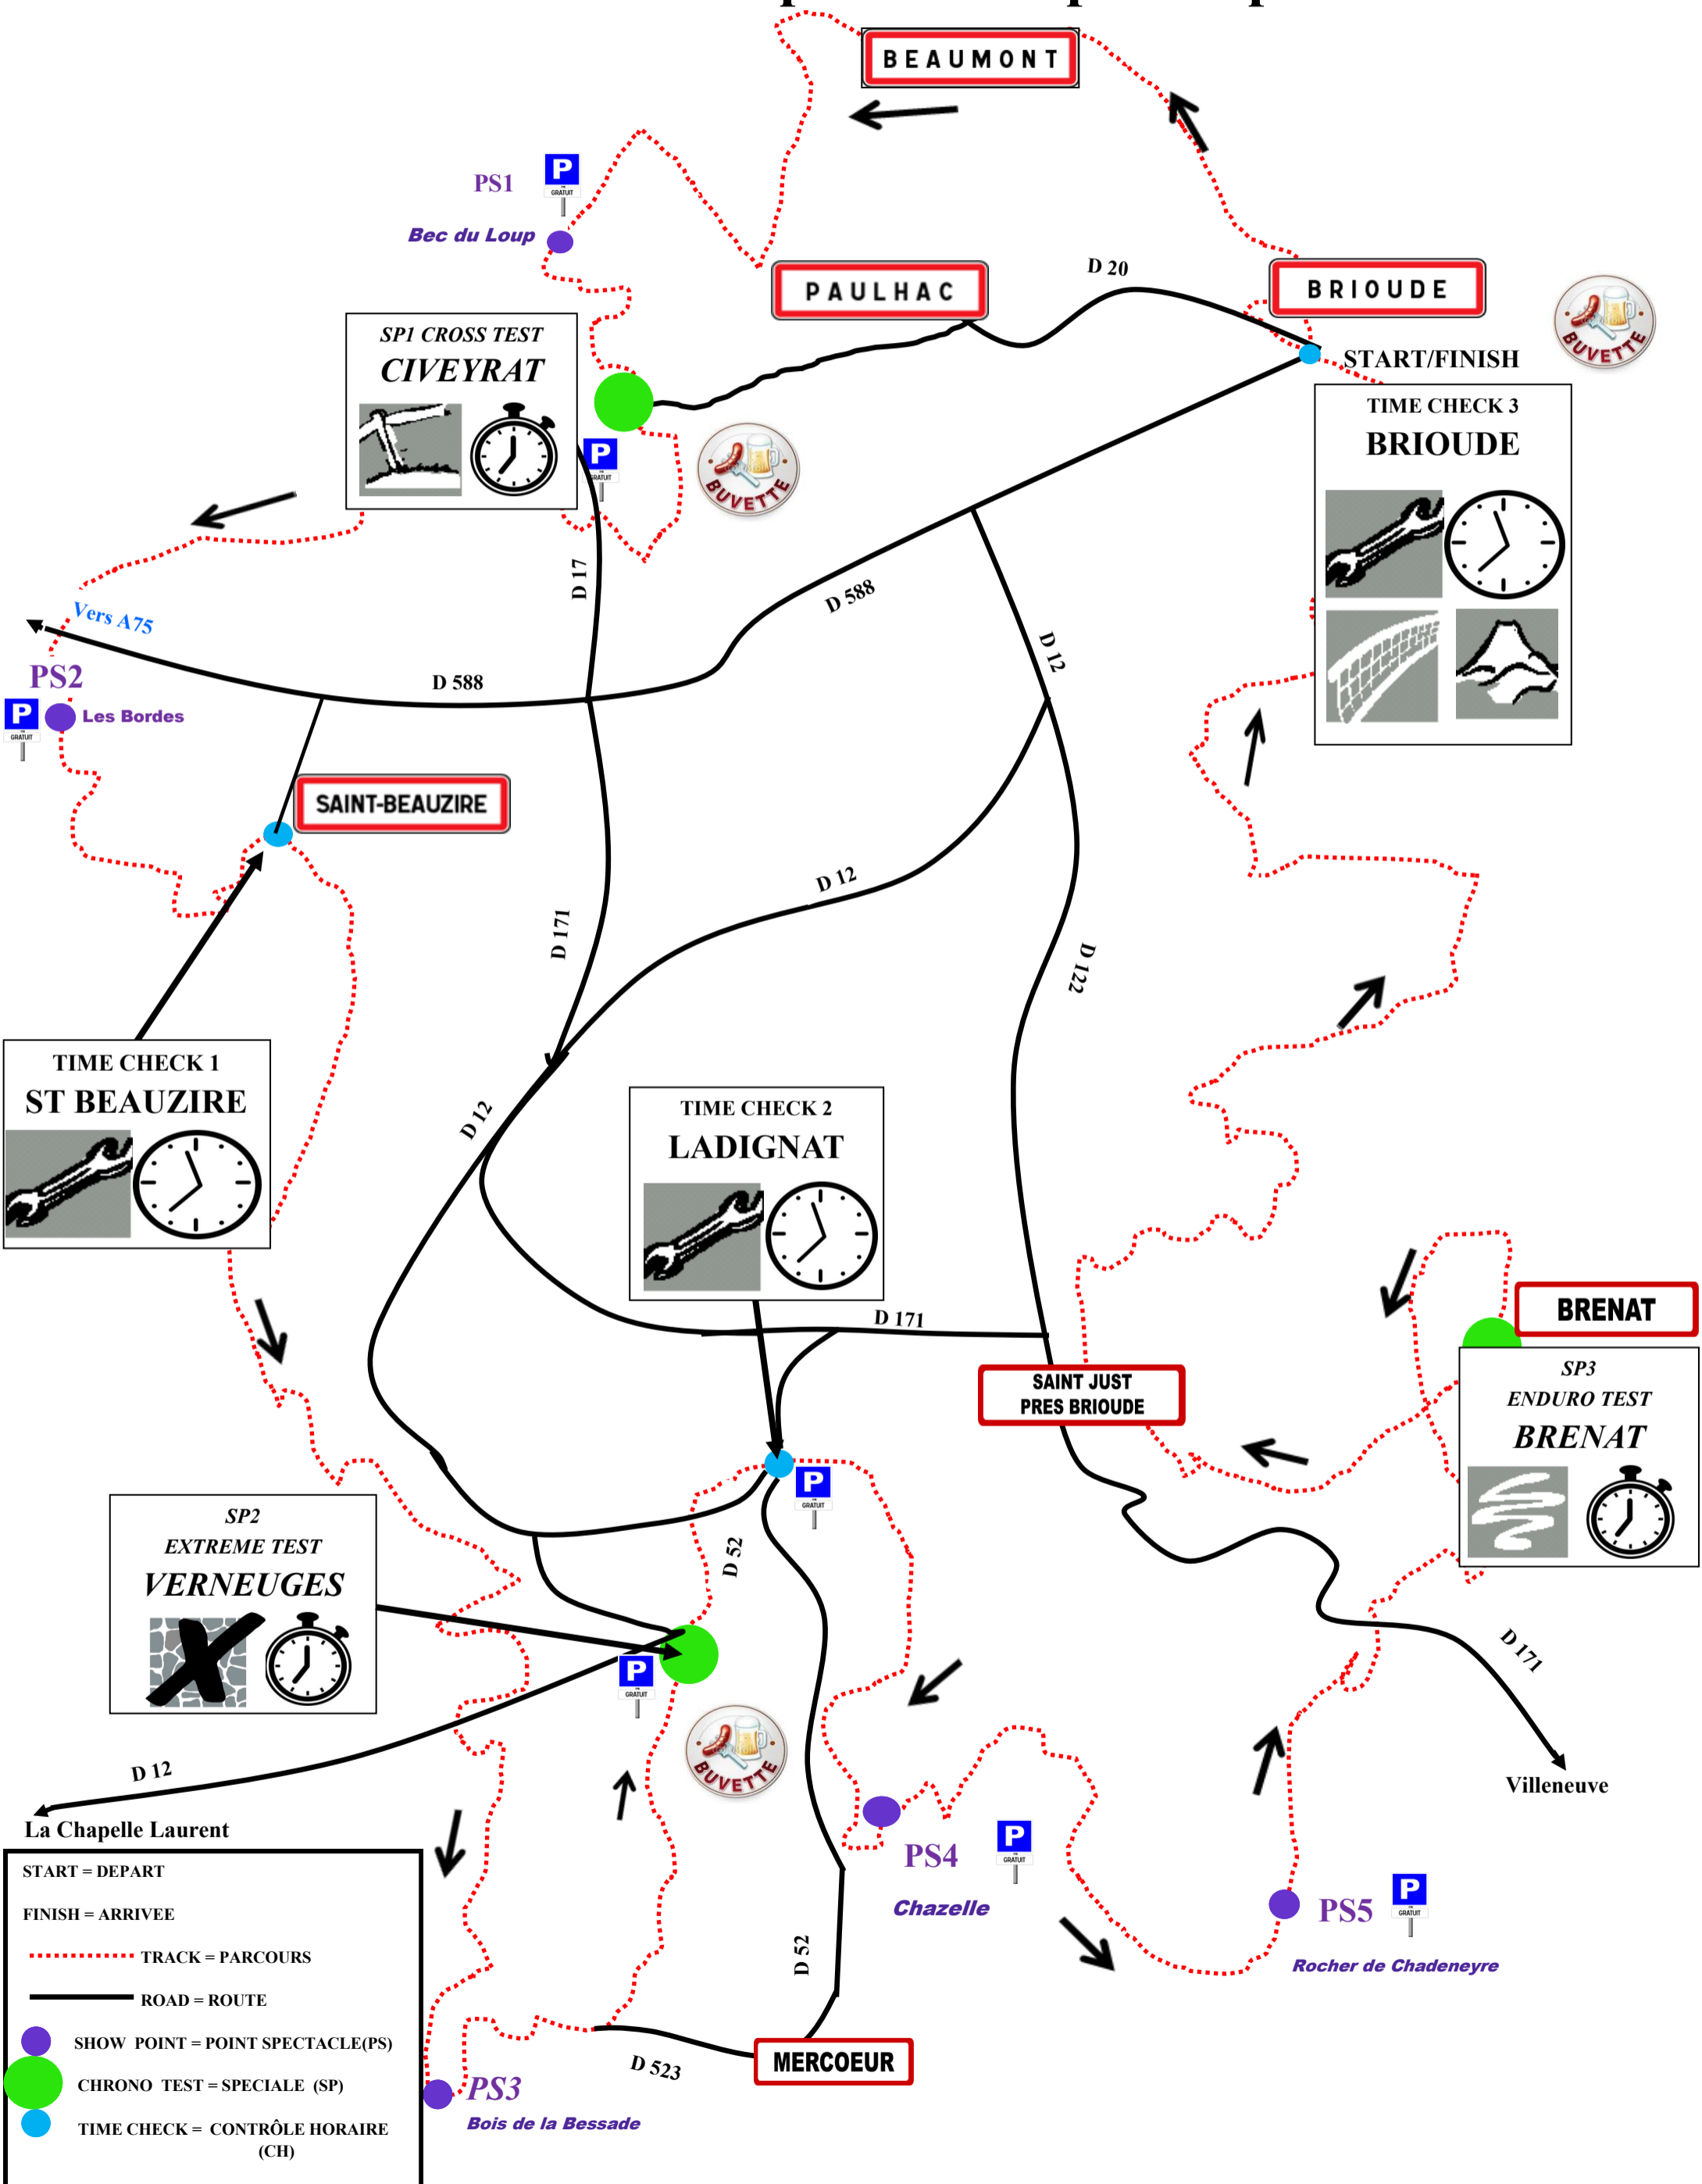

# BRIOUDE 26&27 Mars 2016 Enduro European Championship

**START = DEPART**  
**FINISH = ARRIVEE**

..... TRACK = PARCOURS  
 ——— ROAD = ROUTE

● SHOW POINT = POINT SPECTACLE (PS)  
 ● CHRONO TEST = SPECIALE (SP)  
 ● TIME CHECK = CONTRÔLE HORAIRE (CH)